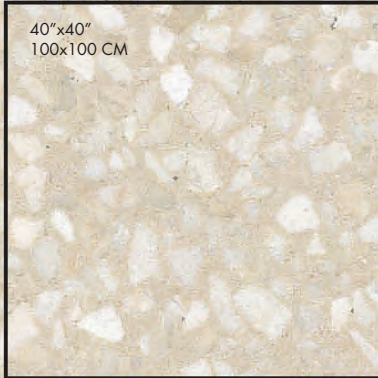

FLOOR TILE ANTI-SLIP
PORCELAIN TILE
1955. 100x100 Anti-slip
NEOGRIP
PORCELANITE SOFT TOUCH

WALL & FLOOR TILE
PORCELAIN TILE
1855. 100x100