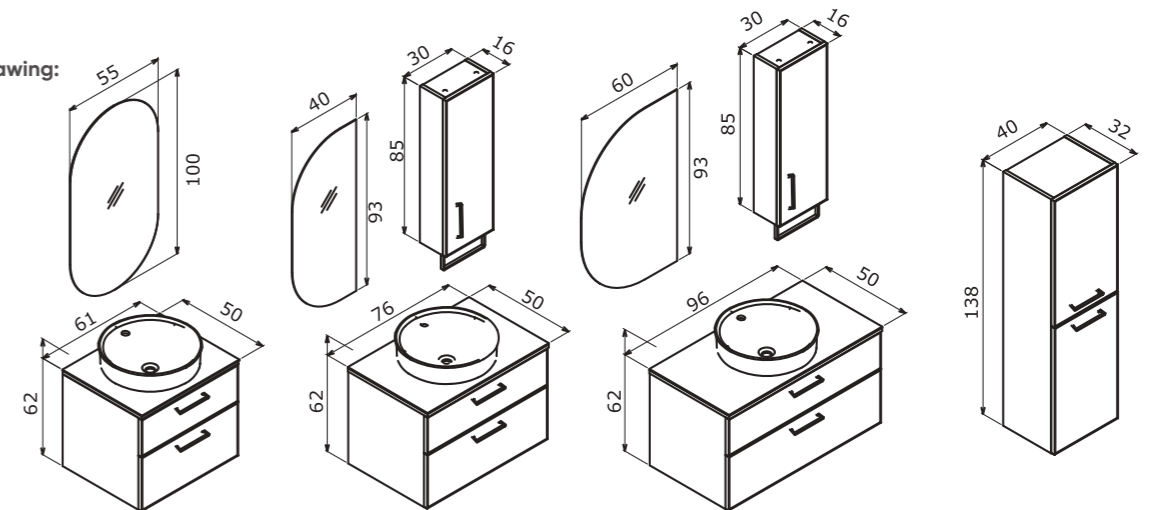

Salerno 60 Legnano Anthracite / Legnano Antrasit

Technical Drawing:
Teknik Çizim: