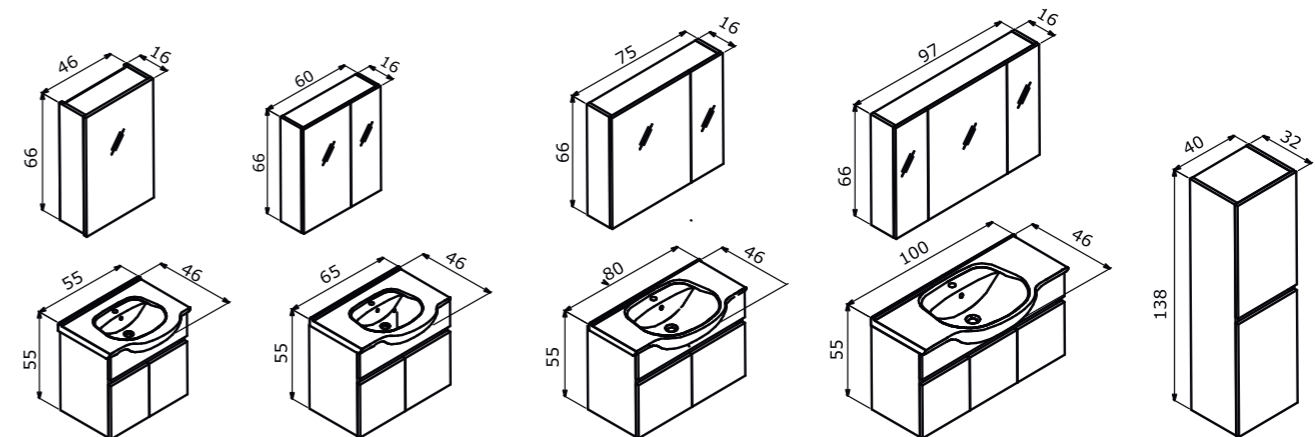

Dinar

55 cm / 65 cm / 80 cm / 100 cm

Ceramic Basin
Seramik Etajerli Lavabo

Body;
Melamine Particalboard
Gövde;
Melamin Yonga Levha

Doors;
Melamine Particalboard
or High Gloss
Kapaklar;
Melamin Yonga Levha
veya Parlak PET-MDF

Soft Close Door
Frenli Kapak

Mirror Cabinet
Ayna Dolabı

Colors:
Renkler: