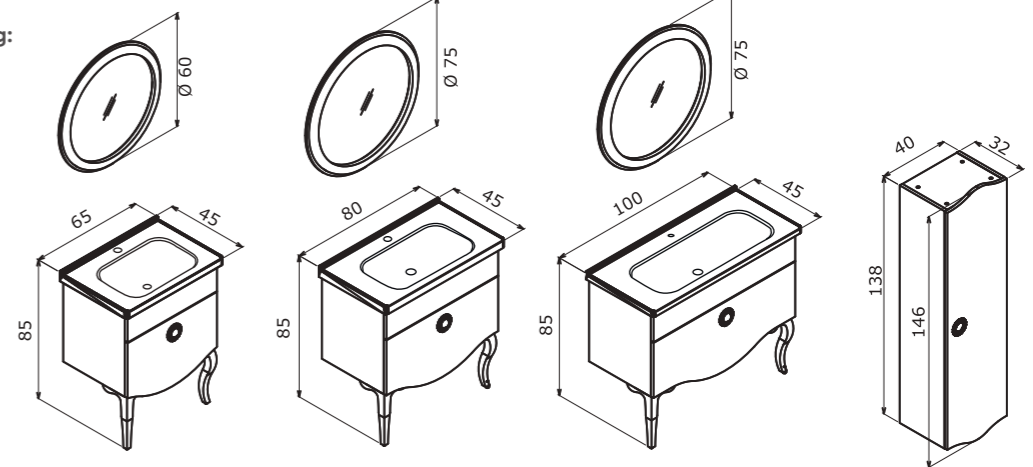

65 cm / 80 cm / 100 cm

Ceramic Basin
Seramik Etajerli Lavabo

Body; Melamine MDF
Gövde; Melamin MDF

Mirror & Drawer;
High Gloss Lacquer MDF
Ayna ve Çekmece;
Parlak Lake MDF

Tall Cabinet; Tempered Glass Shelf
Boy Dolabı; Temperli Cam Raf

Full Extension & Soft Close Drawer
Tam Açılır Frenli Çekmece

Soft Close Door
Frenli Kapak

Framed Ecological Mirror
Çerçevesiz Ekolojik Ayna

Colors:
Renkler:

Technical Drawing:
Teknik Çizim: