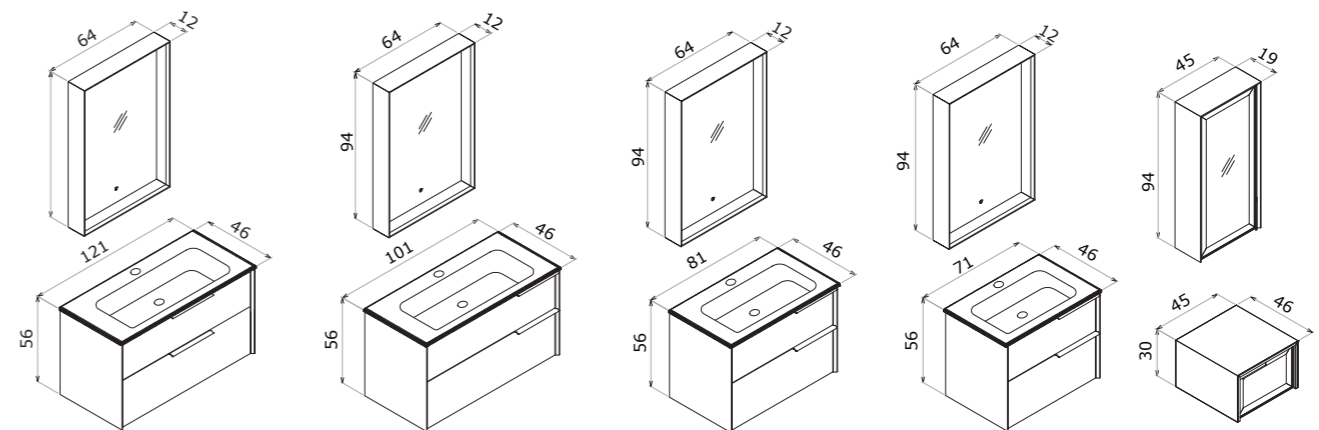

70 cm / 80 cm / 100 cm / 120 cm

Ceramic Basin
Seramik Etajerli Lavabo

Body & Drawer;
Melamine MDF
Gövde ve Çekmece;
Melamin MDF

Metal Drawer with Smoked Glass
Füme Camlı Metal Çekmece

Tall Cabinet; Tempered Smoked Glass Shelf
Boy Dolabı; Temperli Füme Cam Raf

Full Extension & Soft Close Drawer
Tam Açılır Frenli Çekmece

Soft Close Door
Frenli Kapak

IP67 LED Mirror with Touch Sensor
Dokunmatik Sensörlü IP67 LED'li Ayna

Tempered Glass
Temperli Cam

Colors:
Renkler:

Technical Drawing:
Teknik Çizim: