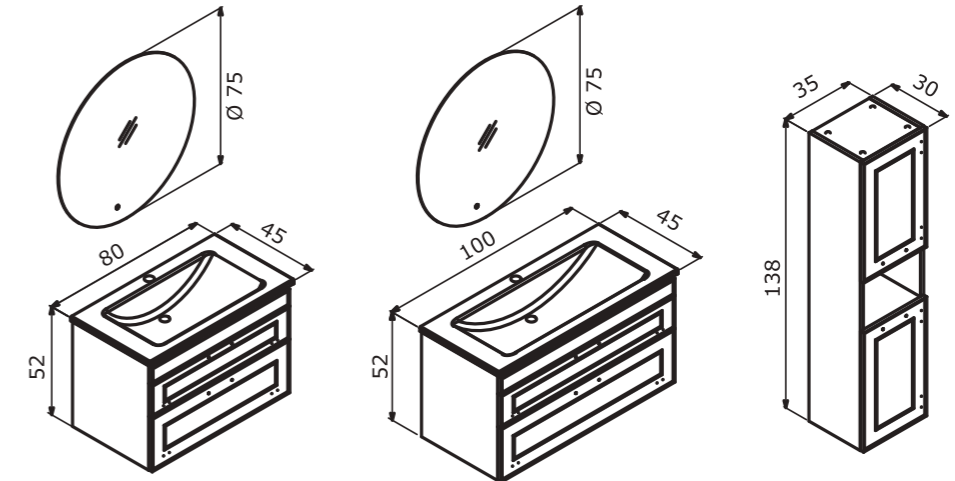

Limpo 80 Matt White Lacquer / Mat Beyaz Lake