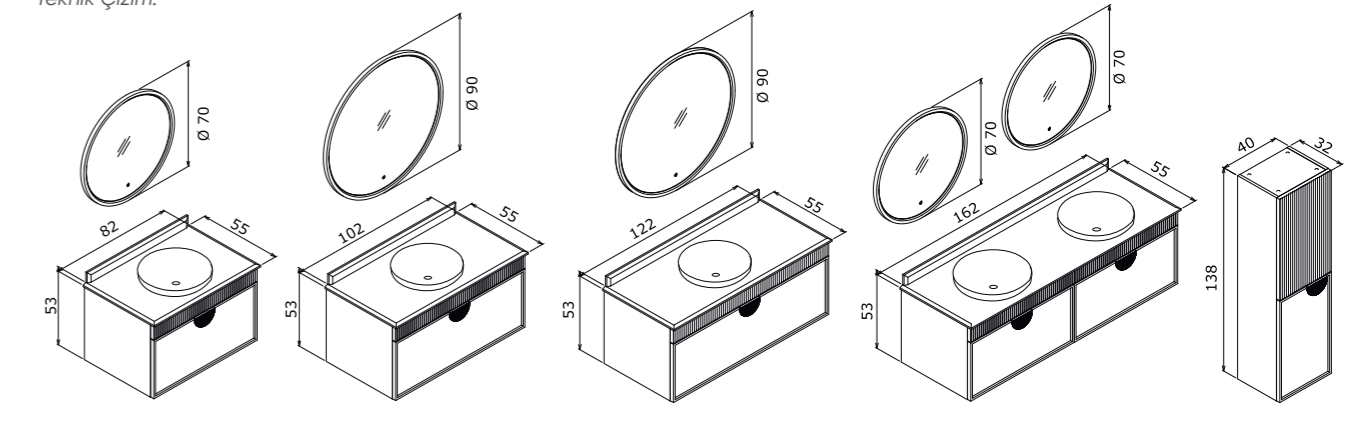

Handle Colors:
Kulp Renkleri:

Technical Drawing:
Teknik Çizim: