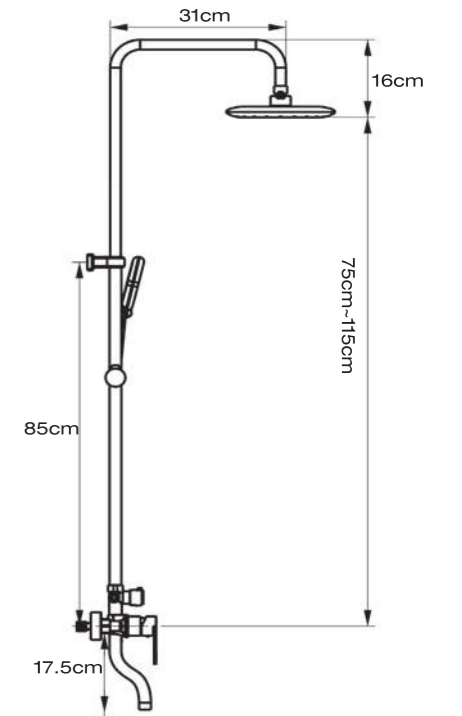

BASIN FAUCET / LAVABO ARMATÜRÜ

Ceramic Cartridge
Zinc Handle
Body; %100 Brass
Ideal Working Pressure 5 Bar
Water Flow Rate 8-10 Lt/Min

Seramik Kartuş
Zamak Kumanda Kolu
Gövde; %100 Pirinç
İdeal Çalışma Basıncı 5 Bar
Su Akış Miktarı Dakikada 8-10 Lt.

HIGH BASIN FAUCET / YÜKSEK LAVABO ARMATÜRÜ

Ceramic Cartridge
Zinc Handle
Body; %100 Brass
Ideal Working Pressure 5 Bar
Water Flow Rate 8-10 Lt/Min

Seramik Kartuş
Zamak Kumanda Kolu
Gövde; %100 Pirinç
İdeal Çalışma Basıncı 5 Bar
Su Akış Miktarı Dakikada 8-10 Lt.

SHOWER SET / DUŞ SETİ

Ceramic Cartridge
Zinc Handle
Body; %100 Brass
150cm Spiral Hose
S201 Quality Pipe
ABS Plastic Hand Shower
and Head Shower
Ideal Working Pressure 5 Bar
Water Flow Rate 10-12Lt/Min

Seramik Kartuş
Zamak Kumanda Kolu
Gövde; %100 Pirinç
150 cm Spiral Hortum
S201 Kalite Boru
ABS Plastik El Duşu ve Tepe Duşu
İdeal Çalışma Basıncı 5 Bar
Su Akış Miktarı Dakikada 10-12 Lt.