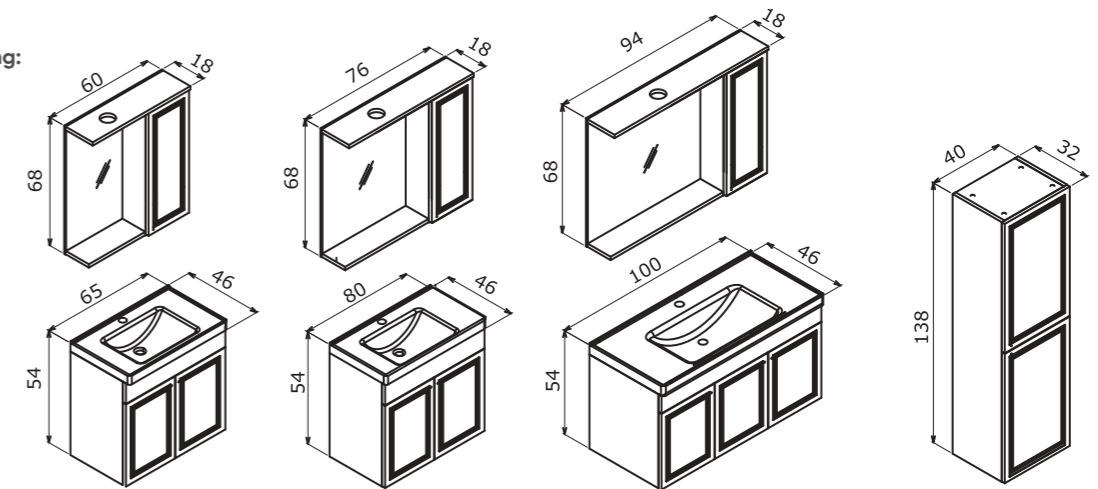

65 cm / 80 cm / 100 cm

Ceramic Basin
Seramik Etajerli Lavabo

Body;
Melamine Particalboard
Gövde;
Melamin Yonga Levha

Door; Matt Lacquer MDF
Kapak; Mat Lake MDF

Soft Close Door
Frenli Kapak

LED Spot with Mirror Cabinet
LED Spotlu Ayna Dolabi

Colors:
Renkler:

Technical Drawing:
Teknik Çizim: