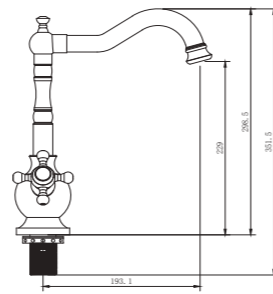

İdeal Working Pressure 5 Bar
Water Flow Rate 8-10 lt/Min

İdeal Çalışma Basıncı 5 Bar
Su Akış Miktarı Dakikada 8-10 Lt.

Technical Drawing:
Teknik Çizim: