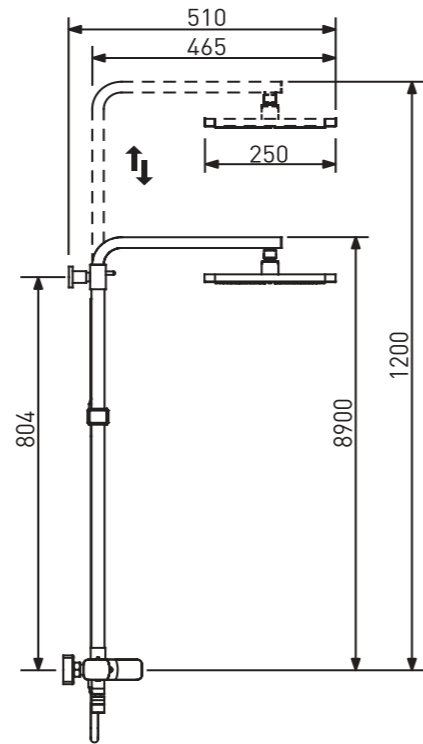

Ceramic Cartridge
%100 Brass
150cm Spiral Hose
120cm Slide Pipe Length
Single Function Hand Shower
Ideal Working Pressure 5 Bar
Water Flow Rate 10-12Lt/Min

Seramik Kartuş
%100 Pirinç
150 cm Spiral Hortum
120 cm Sürgü Boru Uzunluğu
Tek Fonksiyonlu El Duşu
İdeal Çalışma Basıncı 5 Bar
Su Akış Miktarı Dakikada 10-12 Lt.

Technical Drawing:
Teknik Çizim: