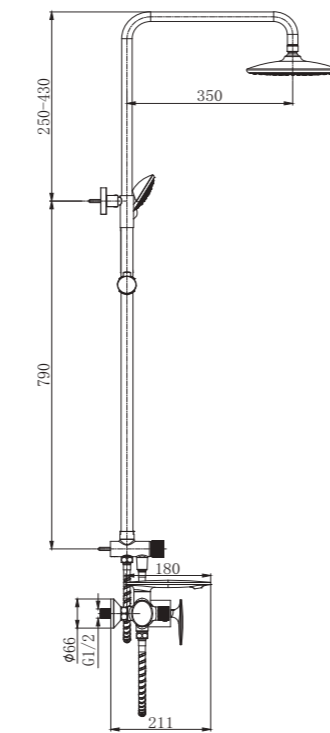

NEST

SOAP DISPENSER
SIVI SABUNLUK

SOAP DISH
SABUNLUK

304 Stainless Steel
Electrostatic Coating

304 Paslanmaz Çelik
Elektrostatik Kaplama