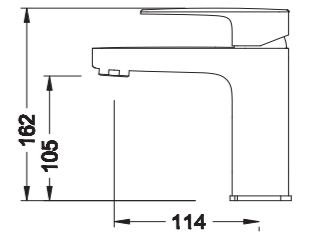

ZEUGMA

BASIN FAUCET / LAVABO ARMATÜRÜ

Ceramic Cartridge
%100 Brass
Ideal Working Pressure 5 Bar
Water Flow Rate 8-10 lt/Min

Seramik Kartuş
%100 Pirinç
İdeal Çalışma Basıncı 5 Bar
Su Akış Miktarı Dakikada 8-10 Lt.

Technical Drawing:
Teknik Çizim:

HIGH BASIN FAUCET / YÜKSEK LAVABO ARMATÜRÜ

Ceramic Cartridge
%100 Brass
Ideal Working Pressure 5 Bar
Water Flow Rate 10-12 lt/Min

Seramik Kartuş
%100 Pirinç
İdeal Çalışma Basıncı 5 Bar
Su Akış Miktarı Dakikada 10-12 Lt.

Technical Drawing:
Teknik Çizim:

It is recommended to use filtered angle valve with products to prevent faucet damage due to all kind of pollution that may occur during installation.
Tesisatta oluşabilecek her türlü kirliliğin armatüre zararını önlemek için ürünle birlikte filtrelili ara musluk kullanılması tavsiye edilir.