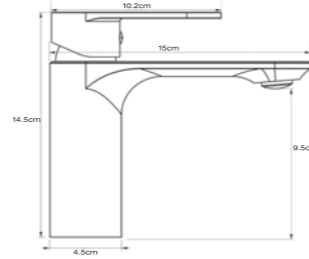

BASIN FAUCET / LAVABO ARMATÜRÜ

Ceramic Cartridge
Zinc Handle
Body; %100 Brass
Ideal Working Pressure 5 Bar
Water Flow Rate 8-10 Lt/Min

Seramik Kartuş
Zamak Kumanda Kolu
Gövde; %100 Pirinç
İdeal Çalışma Basıncı 5 Bar
Su Akış Miktarı Dakikada 8-10 Lt.

HIGH BASIN FAUCET / YÜKSEK LAVABO ARMATÜRÜ

Ceramic Cartridge
Zinc Handle
Body; %100 Brass
Ideal Working Pressure 5 Bar
Water Flow Rate 8-10 Lt/Min

Seramik Kartuş
Zamak Kumanda Kolu
Gövde; %100 Pirinç
İdeal Çalışma Basıncı 5 Bar
Su Akış Miktarı Dakikada 8-10 Lt.

SHOWER SET / DUŞ SETİ

Ceramic Cartridge
Zinc Handle
Body; %100 Brass
150cm Spiral Hose
S201 Quality Pipe
ABS Plastic Hand Shower
and Head Shower
Ideal Working Pressure 5 Bar
Water Flow Rate 10-12Lt/Min

Seramik Kartuş
Zamak Kumanda Kolu
Gövde; %100 Pirinç
150 cm Spiral Hortum
S201 Kalite Boru
ABS Plastik El Duşu ve Tepe Duşu
İdeal Çalışma Basıncı 5 Bar
Su Akış Miktarı Dakikada 10-12 Lt.