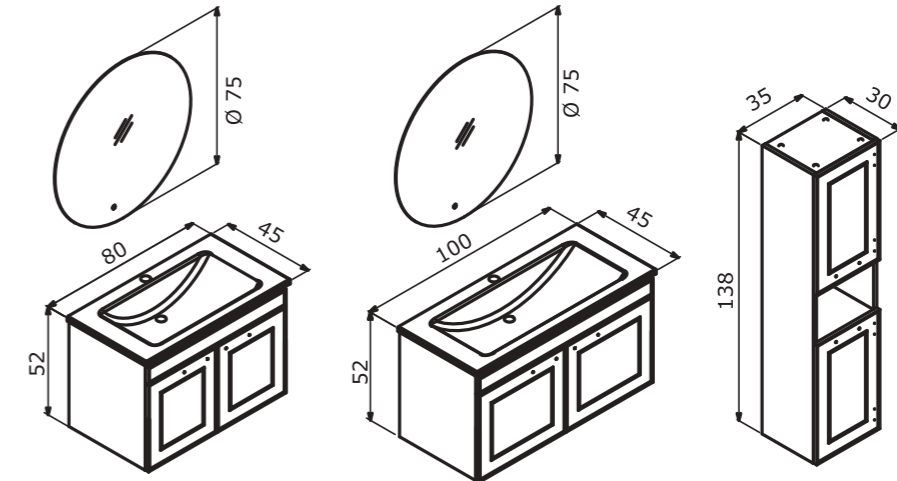

Limpo 80 Matt Anthracite Lacquer / Mat Antrasit Lake