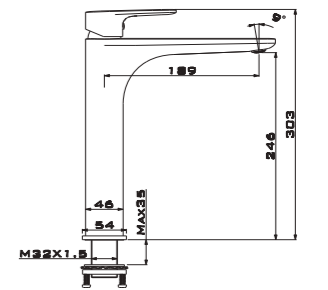

It is recommended to use filtered angle valve with products to prevent faucet damage due to all kind of pollution that may occur during installation.
Tesisatta oluşabilecek her türlü kirliliğin armatüre zararını önlemek için ürünle birlikte filtrelili ara musluk kullanılması tavsiye edilir.