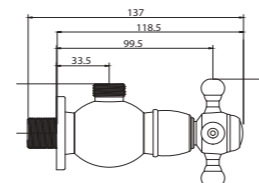

7.6 mm Packing
Plumbing Connection G 1/2

7.6 mm Salmastra
Tesisat Bağlantısı G 1/2

7.6 mm Packing

7.6 mm Salmastra

SHOWER SET / DUŞ SETİ

TR 2400 G
Gold (PVD)
Altın (PVD)

TR 2400 R
Rose (PVD)
Rose (PVD)

TR 1400 C
Chrome
Krom