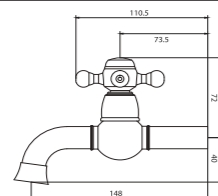

7.6 mm Packing
Plumbing Connection G 1/2

7.6 mm Salmastra
Tesisat Bağlantısı G 1/2

7.6 mm Packing

7.6 mm Salmastra

SHOWER SET / DUŞ SETİ

TR 2400 G
Gold (PVD)
Altın (PVD)

TR 2400 R
Rose (PVD)
Rose (PVD)

TR 1400 C
Chrome
Krom