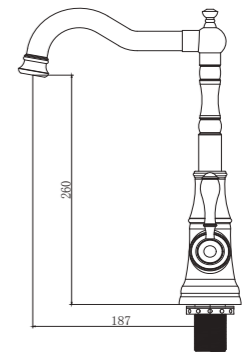

It is recommended to use filtered angle valve with products to prevent faucet damage due to all kind of pollution that may occur during installation. Tesisatta oluşabilecek her türlü kirliliğin armatüre zararını önlemek için ürünle birlikte filtrelili ara musluk kullanılması tavsiye edilir.