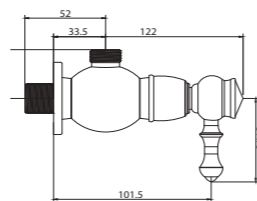

23mm Packing
23mm Salmastra

TP 1480 B
Black Antique
Siyah Antik