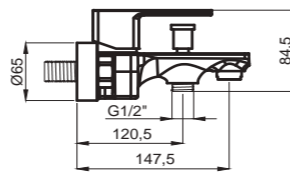

Ceramic Cartridge
%100 Brass
Ideal Working Pressure 3 Bar
Water Flow Rate 9 lt/Min

Seramik Kartuş
%100 Pirinç
İdeal Çalışma Basıncı 3 Bar
Su Akış Miktarı Dakikada 9 Lt.