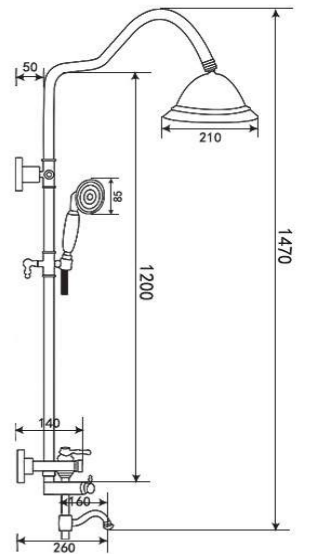

SHOWER SET / DUŞ SETİ

Ceramic Cartridge
%100 Brass
150cm Spiral Hose
120cm Slide Pipe Length
Single Function Hand Shower
Ideal Working Pressure 5 Bar
Water Flow Rate 10-12Lt/Min

Seramik Kartuş
%100 Pirinç
150 cm Spiral Hortum
120 cm Sürgü Boru Uzunluğu
Tek Fonksiyonlu El Duşu
İdeal Çalışma Basıncı 5 Bar
Su Akış Miktarı Dakikada 10-12 Lt.

Technical Drawing:
Teknik Çizim:

TAP / AÇ-KAPA MUSLUK

23mm Packing
Plumbing Connection G 1/2

23mm Salmastra
Tesisat Bağlantısı G 1/2

ANGLE TAP / AÇ-KAPA ARA MUSLUK

23mm Packing
23mm Salmastra