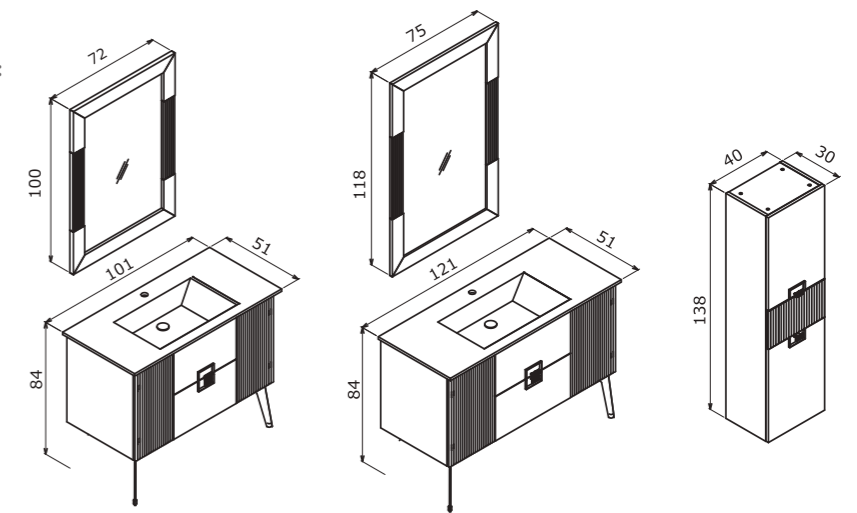

Adria 100 Mat Mink Lacquer / Matt Vizon Lake

Technical Drawing:
Teknik Çizim: